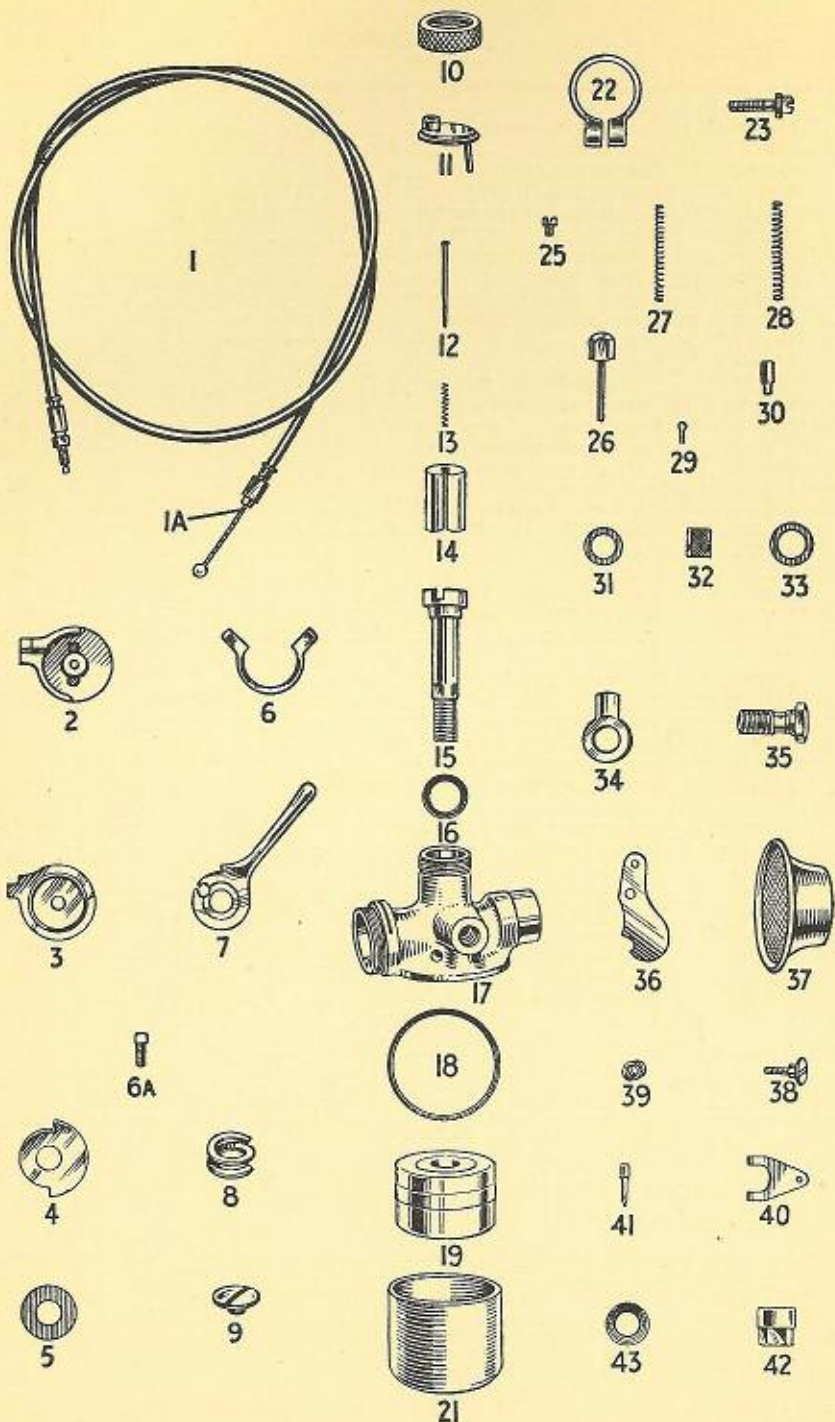

SPARES LIST FOR SUPERLUX AUTOCYCLE
PLATE II

Illus. No.	Part No.	DESCRIPTION	Price
1	702048	Control cable, complete	4 6
2	702037	Control body	3 6
3	702042A	Control top cover	1 3
4	702041A	Control body friction plate	6
5	702040	Control body fibre washer	3
6	702038	Control body handlebar clip	1 6
6A	702039	Control body handlebar clip screw	2
7	702041	Control lever	3 0
8	702042	Control lever spring washer	3
9	702043	Control lever top screw	6
10	702007	Top ring	1 3
11	702008	Top disc	2 0
12	702014	Taper needle, No. 2½	1 0
13	702015	Taper needle, spring	3
14	702011	Throttle	2 3
15	702047	Centrepiece and Jet J.8	4 0
16	702030	Centrepiece washer	2
17	702045	Carburettor body	9 3
18	702001	Carburettor washer	6
19	702003	Float	3 6
21	702004	Float cup	3 3
22	702009	Body clip	2 0
23	702010	Body clip screw	6
25	702028	Body clip locating screw	3
26	702002	Tickler	7
27	702012	Throttle spring	6
28	702026	Tickler spring	3
29	702027	Tickler split pin	1
30	702013	Taper needle adjuster	6
31	702018	Banjo union fibre washer, small hole	3
32	702019	Banjo union filter gauze... ..	6
33	702017	Banjo union fibre washer, large hole	3
34	702065	Banjo union	1 9
35	702066	Banjo union, bolt	1 0
36	702049	Strangler plate	9
37	702044	Air cleaner	3 0
38	702147	Strangler plate screw	3
39	702050	Strangler plate screw washer	2
40	702078/9	Fuel needle, lever and pin	7
41	702021	Fuel needle	9
42	702005	Bottom nut	1 0
43	702006	Bottom nut washer	2

These prices are subject to 30% increase

THE JAMES CYCLE CO. LTD.