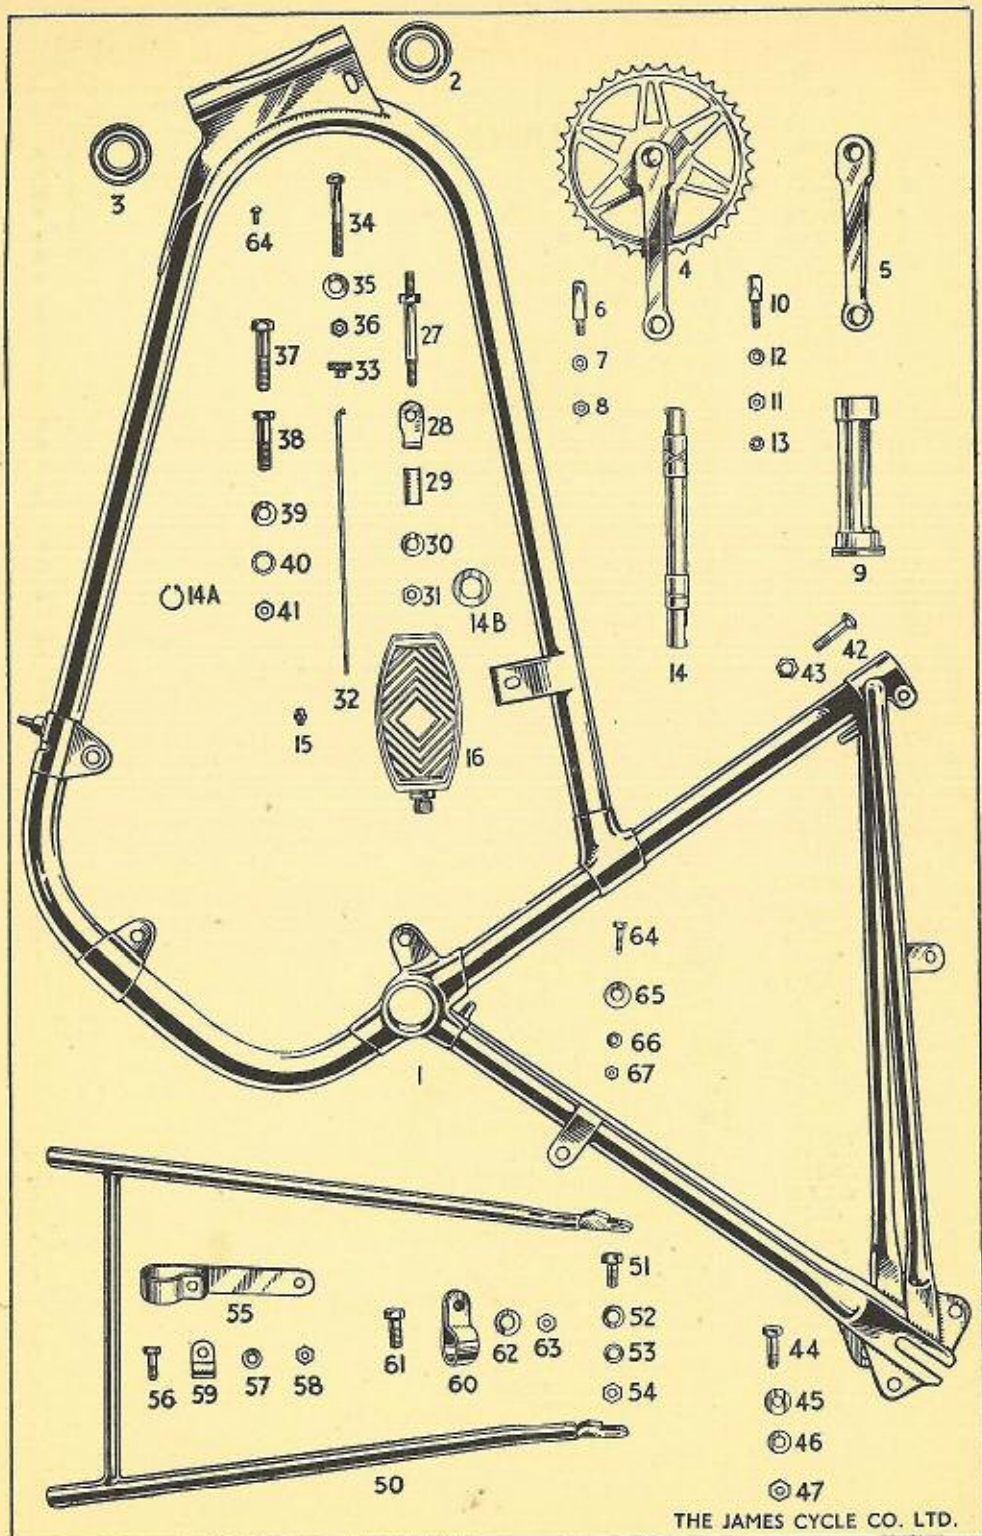

THE JAMES CYCLE CO. LTD.

SPARES LIST FOR SUPERLUX AUTOCYCLE
PLATE 2.

Illus. No.	Part No.	DESCRIPTION	Price
FORK & MUDGUARDS			
1	000679	Fork, complete (including handlebar clips)	6 0 0
2	000680	Fork girder	3 10 0
3	000681	Fork column	12 0 0
4	000157	Fork springs	7 6 6
5	000682	Head clip ...	10 0 0
6	000272	Handlebar clip	7 6 6
7	900062	Head lock nut	1 6 6
8	000122	Distance rings	2 2 2
9	000161	Headclip race	1 6 6
10	000131	Headclip clamping bolt	11 1 1
11	000132	Headclip clamping piece	1 0 1
12	900011	Headclip clamping washer	1 1 1
13	900017	Headclip clamping nut	2 2 2
13A	000162	Head bearings ... (per set 42)	2 0 0
14	900050	Handlebar clip pin	6 6 6
15	900003	Handlebar clip washer (shake proof)	1 1 1
15A	900009	Handlebar clip washer (plain)	1 1 1
16	900000	Handlebar clip nut	1 1 1
17	900064	Handlebar clamp pin	6 6 6
18	900009	Handlebar clamp washer	1 1 1
22A	000106	Grease nipple	3 3 3
23	000138	Top fork link (near-side)	3 0 0
24	000137	Top fork link, (off-side)	3 6 6
25	000140	Bottom fork link (near-side)	3 0 0
26	000139	Bottom fork link (off-side)	3 6 6
27	000136	Top fork shaft	2 0 0
28	000134	Bottom fork shaft	2 3 3
29	900020	Fork shaft nut, large	2 2 2
30	900037	Fork shaft nut, small	2 2 2
31	900002	Fork shaft washer, (shakeproof) large	1 1 1
32	900003	Fork shaft washer, (shakeproof) small	1 1 1
33	000141	Fork shaft washer, (knurled)	3 3 3
34	000707	Front mudguard (complete with stays, number plate fixing lugs)	12 6 6
35	900054	Front mudguard pin	2 2 2
36	900045	Front mudguard washer, large	1 1 1
37	900004	Front mudguard washer, small...	1 1 1
38	900027	Front mudguard nut	2 2 2
39	000432	Front number plate fixing lug	6 6 6
40	900022	Front number plate fixing clip washer	1 1 1
41	900016	Front number plate fixing clip nut	2 2 2
42	000656	Rear mudguard, with stays	15 6 6
43	000660	Rear mudguard rear stays	1 6 6
44	000658	Rear mudguard front stays	1 6 6
45	900046	Rear mudguard front stay pin	2 2 2
46	900008	Rear mudguard front stay washer	1 1 1
47	900027	Rear mudguard front stay nut	2 2 2
48	000415	Rear mudguard cable cover	2 3 3
49	900152	Rear mudguard cable cover fixing pin	1 1 1
50	000238	Striking plate (rear stand)	3 3 3
51	000231	Retaining clip	6 6 6
52	900046	Retaining clip pin	2 2 2
53	900008	Retaining clip washer	1 1 1
54	900027	Retaining clip nut	2 2 2

These prices are subject to 30% increase