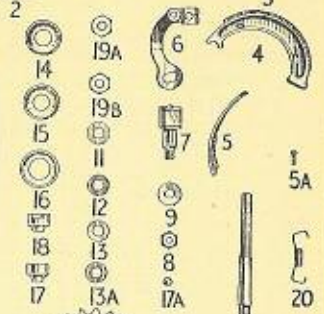

24

25

45

27

28

29

26

21

These prices are subject to 30% increase

THE JAMES CYCLE CO. LTD.

SPARES LIST FOR SUPERLUX AUTOCYCLE  
PLATE 6.

Illus. No.	Part No.	DESCRIPTION	Price
<b>CHAINS AND EQUIPMENT</b>			
1	000584	Pedal chain ... ..	†
2	000583	Driving chain ... ..	†
11	000704	Chain adjuster eye ... ..	9
12	000600	Chain adjuster cap ... ..	3
13	900136	Chain adjuster washer ... ..	1
14	900027	Chain adjuster nut ... ..	1
15	000765	Licence holder ... ..	1
16	000739	Tool box ... ..	12
17	000641	Tool box button ... ..	3
18	900054	Tool box pin ... ..	6
19	900045	Tool box washer ... ..	2
20	900027	Tool box nut ... ..	1
25	000553	Tool wallet ... ..	3
26	000548	Single ended spanner $\frac{7}{8}$ " ... ..	2
27	000545	Double ended spanner, small ... ..	3
28	000546	Double ended spanner, large ... ..	3
29	000437	Plug spanner ... ..	1
30	000547	Exhaust pipe and cone spanner ... ..	3
32	000544	Tyre lever ... ..	1
33	000551	Screw driver ... ..	1
34	000438	Magneto spanner ... ..	6
35	000595	Tyre pump ... ..	7
36	000605	Bulb horn ... ..	6
	000814	Tool kit ... ..	19