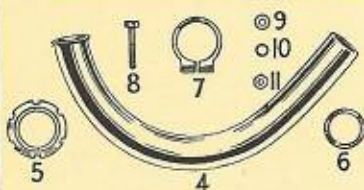

1

30

2

31

3

4

12

13

14

15

16

5

8

7

9

10

11

6

17

18

19

22

23

24

25

45

27

28

29

26

21

THE JAMES CYCLE CO. LTD.