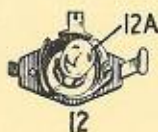

These prices are subject to 30% increase

THE JAMES CYCLE CO. LTD.

SPARES LIST FOR SUPERLUX AUTOCYCLE  
PLATE 10

Illus. No.	Part No.	DESCRIPTION	Price
	000721	<b>LIGHTING SET</b> Complete lighting set with head lamp, tail lamp, bulbs and cables ... ..	1 7 0
1	701582	Head lamp complete with cables ... ..	1 2 9
2	701584	Front rim ... ..	2 6
3	701583	Head lamp body assembly with bracket and cables ... ..	8 0
4	701588	Reflector ... ..	2 0
5	701585	Front glass ... ..	8
6	701586	Rubber packing for glass ... ..	1
7	701587	Front rim clip ... ..	6
8	701593	Switch arm ... ..	1
9	701587	Rim clip retaining wire ... ..	1
10	701591	Reflector retaining wire ... ..	1
11	701592	Switch knob assembly ... ..	1 0
12	701590	Main bulbholder assembly ... ..	1 6
12A	701633	Main bulb 6V—12W headlamp... ..	†
13	701589	Pilot bulb holder ... ..	4
13A	701632	Pilot bulb 4V—3A screw cap ... ..	†
14	701610	Bulb holder assembly, tail ... ..	6
14A	701632	Tail lamp bulb 4V—3A screw cap ... ..	†
15	701601	Tail lamp, complete, type V.T.31 ... ..	4 3
15A	701609	Terminal nut ... ..	2
16	701602	Tail lamp body ... ..	1 6
17	701607	Fixing plate ... ..	3
18	701594	Switch spindle spring ... ..	2
19	701595	Switch spindle spring washer ... ..	1
	701597	Cable, head to magneto, 23" ... ..	6
	701598	Cable, head to tail, 82" ... ..	1 8
	701599	Cable, head to earth, 29" ... ..	11
	701600	Resistance ... ..	1 0
20	701603	Tail lamp body clip ... ..	2
21	701608	Tail lamp fixing screw and nut... .. set 3	3
22	701604	Clip screw ... ..	2
23	701605	Clip screw nut — (set) ... ..	1
24	701606	Clip screw washer — ... ..	3
		† Manufacturers' List Price	
		<b>These prices are subject to 30% increase</b>	