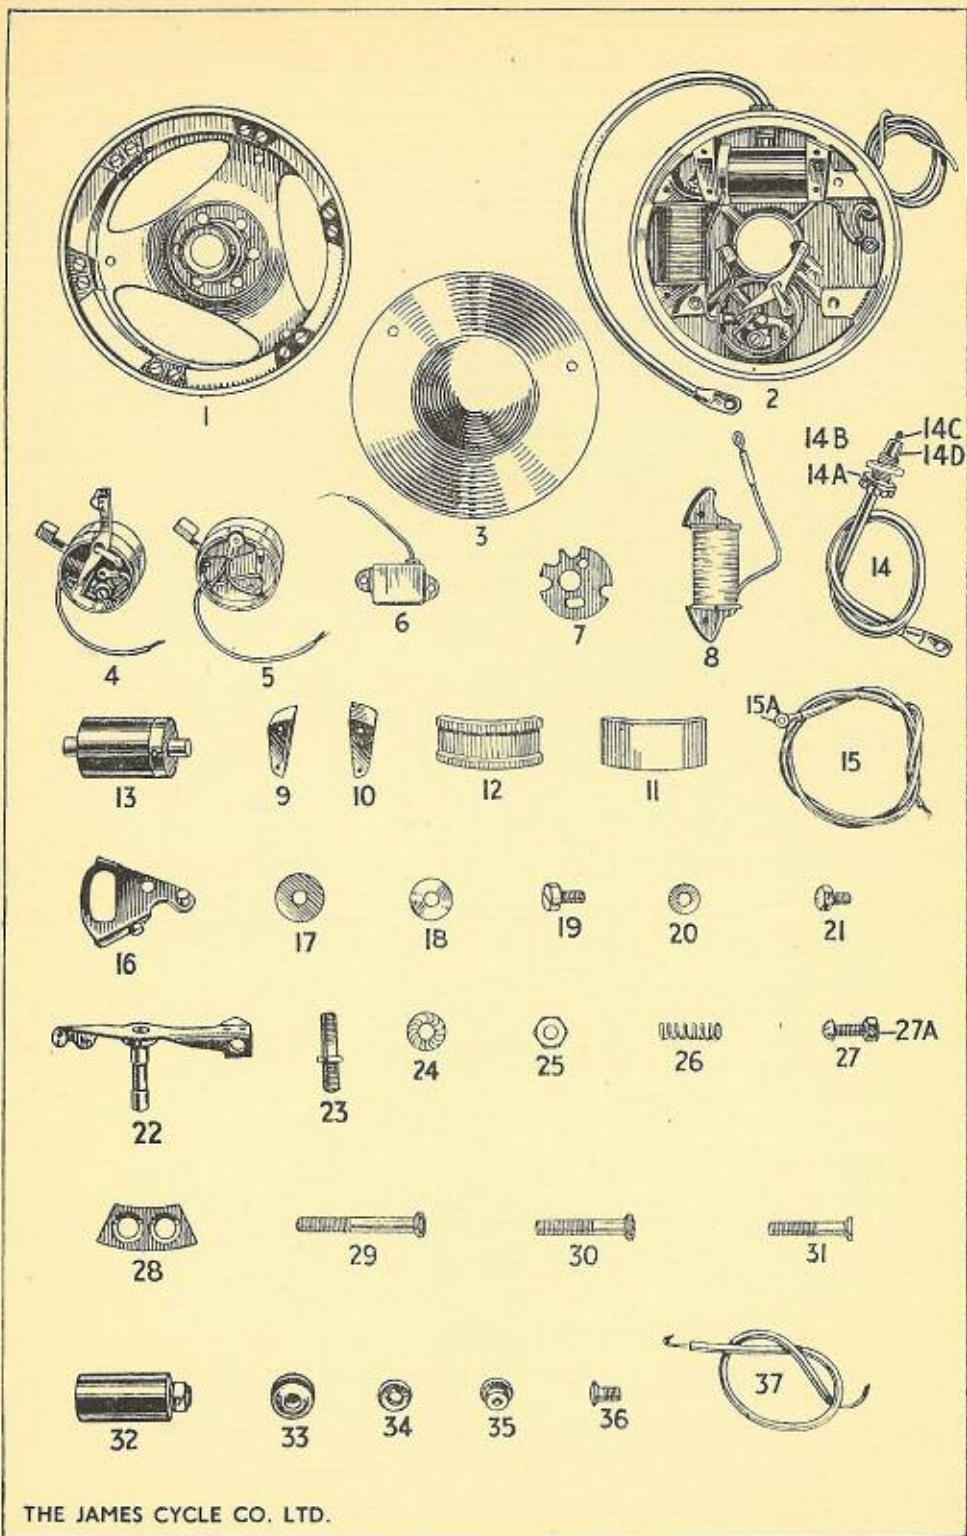

THE JAMES CYCLE CO. LTD.

SPARES LIST FOR SUPERLUX AUTOCYCLE
PLATE 10

Illus. No.	Part No.	DESCRIPTION	Price
	000721	LIGHTING SET Complete lighting set with head lamp, tail lamp, bulbs and cables	1 7 0
1	701582	Head lamp complete with cables	1 2 9
2	701584	Front rim	2 6
3	701583	Head lamp body assembly with bracket and cables	8 0
4	701588	Reflector	2 0
5	701585	Front glass	8
6	701586	Rubber packing for glass	1
7	701587	Front rim clip	6
8	701593	Switch arm	1
9	701587	Rim clip retaining wire	1
10	701591	Reflector retaining wire	1
11	701592	Switch knob assembly	1 0
12	701590	Main bulbholder assembly	1 6
12A	701633	Main bulb 6V—12W headlamp... ..	†
13	701589	Pilot bulb holder	4
13A	701632	Pilot bulb 4V—3A screw cap	†
14	701610	Bulb holder assembly, tail	6
14A	701632	Tail lamp bulb 4V—3A screw cap	†
15	701601	Tail lamp, complete, type V.T.31	4 3
15A	701609	Terminal nut	2
16	701602	Tail lamp body	1 6
17	701607	Fixing plate	3
18	701594	Switch spindle spring	2
19	701595	Switch spindle spring washer	1
	701597	Cable, head to magneto, 23"	6
	701598	Cable, head to tail, 82"	1 8
	701599	Cable, head to earth, 29"	11
	701600	Resistance	1 0
20	701603	Tail lamp body clip	2
21	701608	Tail lamp fixing screw and nut... .. set 3	3
22	701604	Clip screw	2
23	701605	Clip screw nut — (set)	1
24	701606	Clip screw washer —	3
		† Manufacturers' List Price	
		These prices are subject to 30% increase